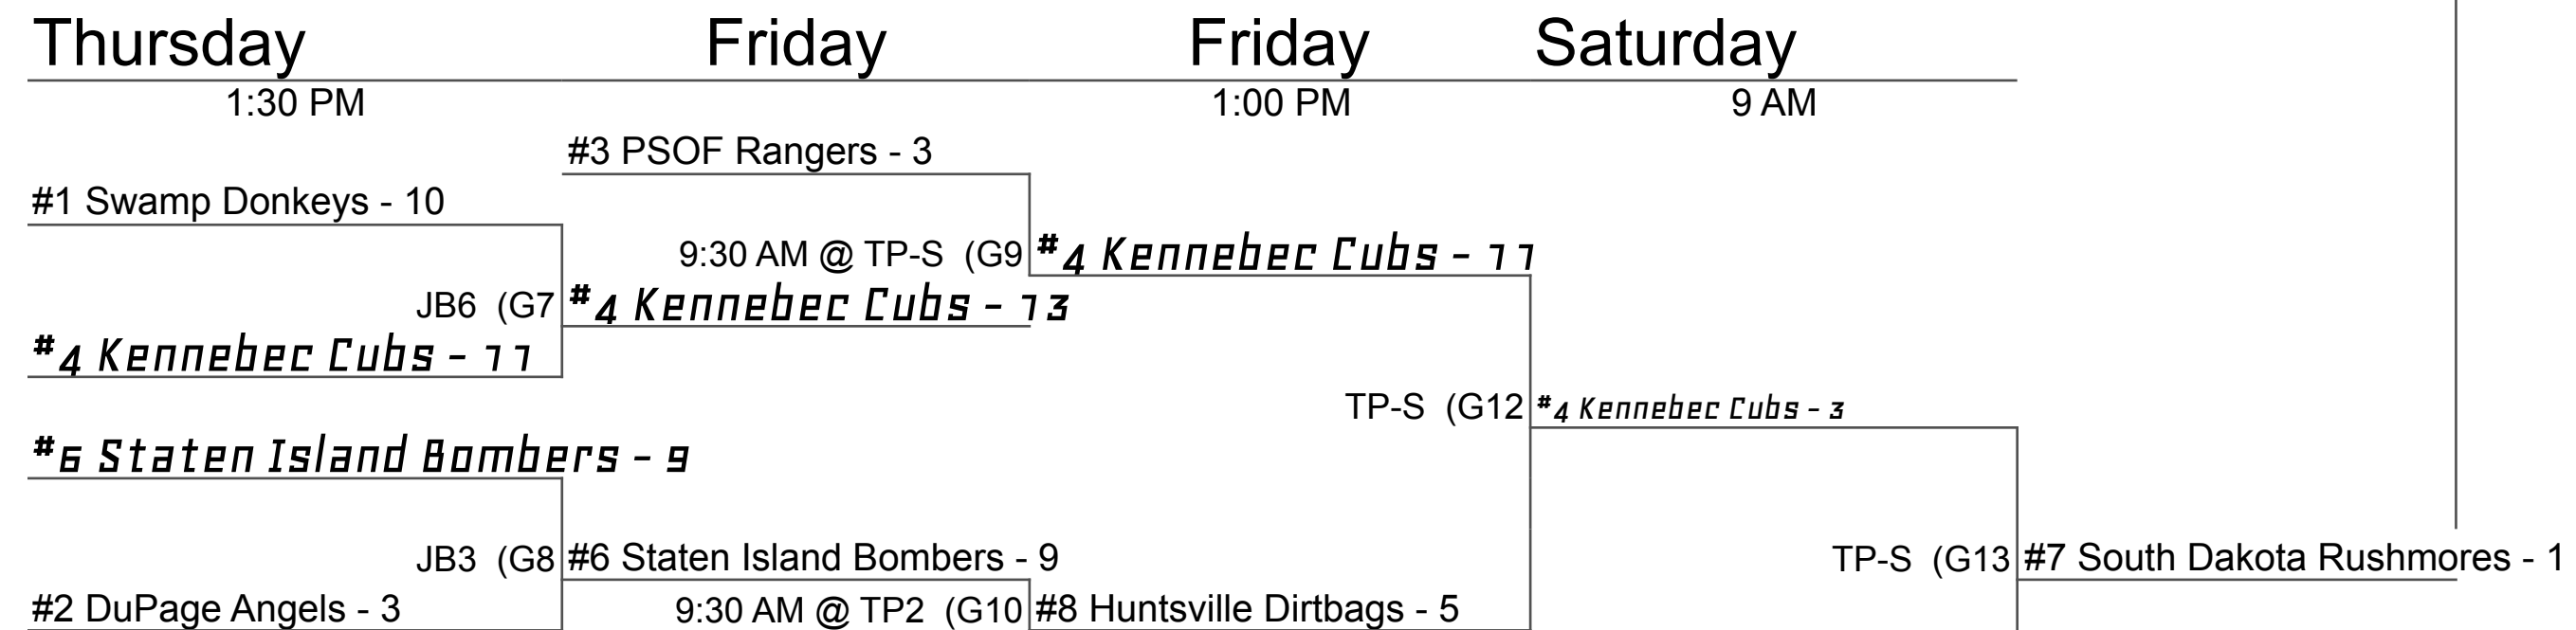

Legends AAAA Division

#8 Huntsville Dirtbags - 9

#7 South Dakota Rushmores - 9