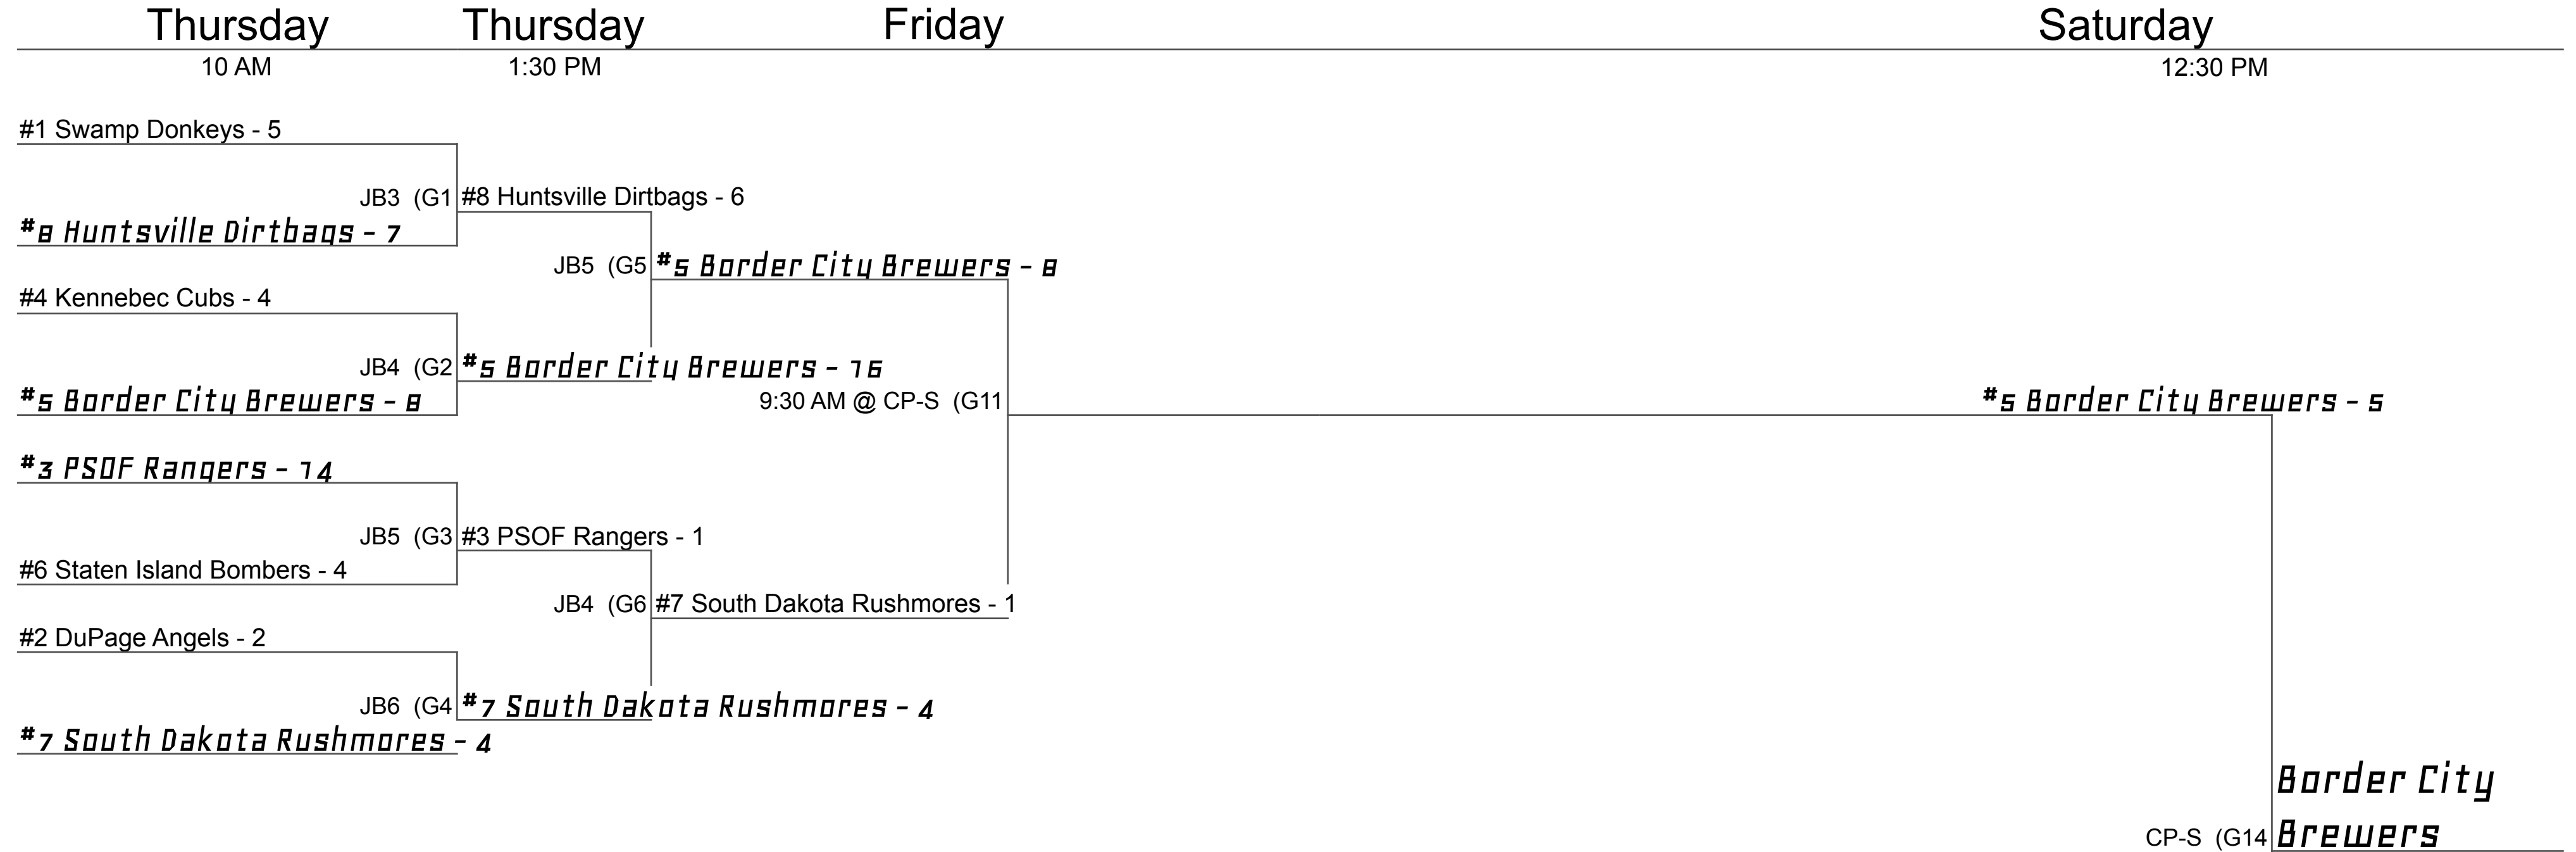

Legends AAAA Division

#8 Huntsville Dirtbags - 9

#7 South Dakota Rushmores - 9